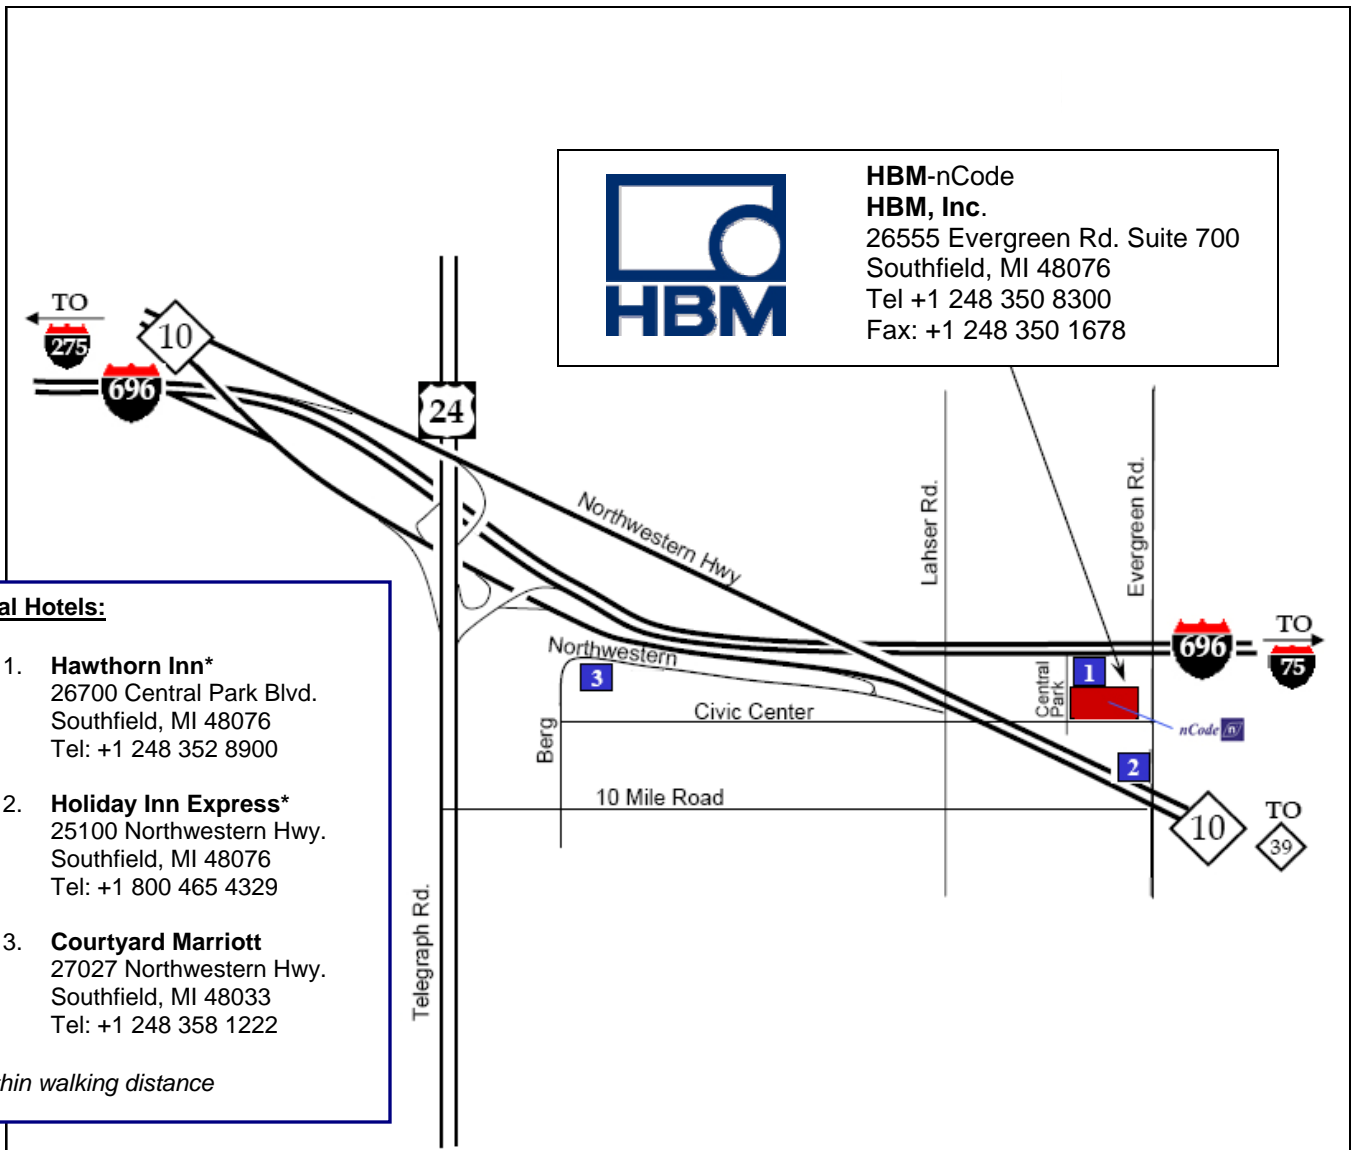

HBM-nCode

HBM, Inc.

26555 Evergreen Rd. Suite 700

Southfield, MI 48076

Tel +1 248 350 8300

Fax: +1 248 350 1678

Local Hotels:

1. **Hawthorn Inn***
26700 Central Park Blvd.
Southfield, MI 48076
Tel: +1 248 352 8900
2. **Holiday Inn Express***
25100 Northwestern Hwy.
Southfield, MI 48076
Tel: +1 800 465 4329
3. **Courtyard Marriott**
27027 Northwestern Hwy.
Southfield, MI 48033
Tel: +1 248 358 1222

**Within walking distance*

From the North

Take I-75 South to I-696 West. Exit at Evergreen Road. Turn left at stoplight (heading south on Evergreen). Travelers Tower is on the right, just before TGI Fridays

From the East

Take I-696 West to Evergreen Road. Exit and turn left at stoplight (heading south on Evergreen). Travelers Tower is on the right (just before TGI Fridays).

From the Airport

Take I-94 East to north Southfield Freeway (M-39). After approximately 8 miles, you will exit in the left lane to US-10 (sign will say Lansing). Continue to 10 Mile/Evergreen Road exit. Stay on the service drive until you reach Civic Center Drive; turn right. Turn left at the first light onto Town Center Drive. The Travelers Tower is to the right.

From the West

Take I-696 East to Evergreen Road. Turn right at 2nd stoplight (heading south on Evergreen). Travelers Tower is on the right (just before TGI Fridays).